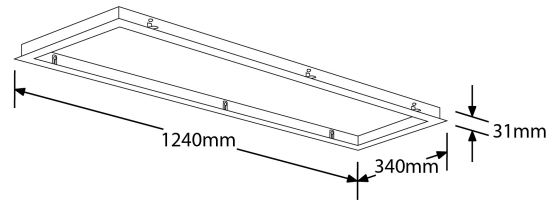

# EN-CRM1230A

Project.....

Comments.....

Fixture Type.....

Prepared By.....

**Product Description:**

Ceiling Recess Mount for 1200x300mm LED Panel. Suitable for flush installation of LED Panels in plasterboard ceilings.

**Product Image:**

**Product Feature:**

**Compliance & Approvals:**

**Product Dimension:**

**Product Specs:**

Dimmable	No
Dimensions	1240mm (L) x 340mm (W) x 31mm (H) x mm (OD) x mm (RD) x mm

**SKU Table and Ordering**