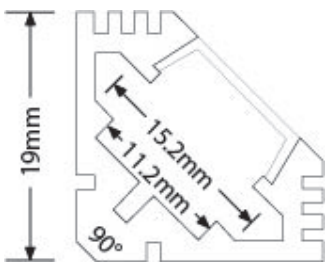

Product Description: **Corner Profile**

Aluminium channel offers a choice of recessed, surface and corner mount options. With limitless application, the channel is ideal for use with our LED strip for living rooms, cove lighting or under counter tops.

SKU Code	Finish Colour
EN-CH1041	Aluminium
EN-CH1042	Aluminium

Line Drawing

Polar Curve

Colour

## Feature & Benefits

- Aluminium profiles for mounting flexible or solid LED strips up to 11.2 mm wide
- Available with clear or frosted diffuser covers (sold separately)
- Aluminium finish; anodised aluminium finish for EN-CH102 and EN-CH103
- LEDline and LEDline Pro strip has adhesive backing to fix it in the profile
- 1m and 2m standard lengths - add suffix 1 for 1m or 2 for 2m
- With or without cable entry end caps (sold separately)

## Product Specs:

Dimmable	No	IP Rating	None
Lamp Base	None	Width (mm)	19
Height (mm)	19	Positional Adjustment	Fixed