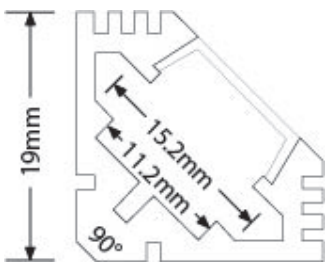

Product Description: **Corner Profile**

Aluminium channel offers a choice of recessed, surface and corner mount options. With limitless application, the channel is ideal for use with our LED strip for living rooms, cove lighting or under counter tops.

SKU Code	Finish Colour
EN-CH1041	Aluminium
EN-CH1042	Aluminium

Line Drawing

Polar Curve

Colour

Feature & Benefits

- Aluminium profiles for mounting flexible or solid LED strips up to 11.2 mm wide
- Available with clear or frosted diffuser covers (sold separately)
- Aluminium finish; anodised aluminium finish for EN-CH102 and EN-CH103
- LEDline and LEDline Pro strip has adhesive backing to fix it in the profile
- 1m and 2m standard lengths - add suffix 1 for 1m or 2 for 2m
- With or without cable entry end caps (sold separately)

Product Specs:

Dimmable	No	IP Rating	None
Lamp Base	None	Width (mm)	19
Height (mm)	19	Positional Adjustment	Fixed

Compliance & Approvals:

Warranty:

This product has a warranty period of 3 Years. Warranties may be available on certain products as indicated in the product description. Warranties are valid from the date of purchase. The warranty is invalid in the case of improper use, installation, tampering, removal of the Q.C. date label or installation in an improper working environment or installation. Should this product fail during the warranty period it will be replaced free of charge, subject to the correct installation of the original product and subsequent return of the faulty unit. Aurora does not accept responsibility for any installation costs associated with the replacement of this product and Aurora reserves the right to alter specifications without prior notice.