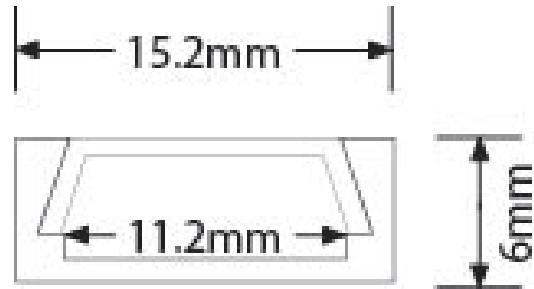

Product Dimension:

Compliance & Approvals:

Title

| | |
|------------|--|
| Dimmable | No |
| Dimensions | mm (L) x 15mm (W) x 6mm (H) x mm (OD) x mm (RD) x mm |

SKU Table and Ordering

| SKU Code | Lumens/Watt |
|-----------|-------------|
| EN-CH1001 | 0 |
| EN-CH1002 | 0 |