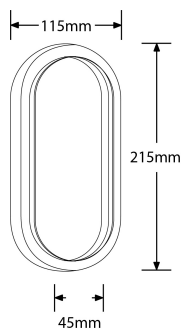

Product Description: Utilite[™]CS 215 x 115mm Grille Bezel for AU-BH208CS & AU-BH215CS

Utilite[™]CS 215 x 115mm Grille Bezel for AU-BH208CS & AU-BH215CS

SKU Code	Finish Colour
EN-BZG215BLK	Black
EN-BZG215W	White

Line Drawing **Polar Curve** **Colour**

Feature & Benefits

- Interchangeable grille bezel
- Available in White or Black finish

Product Specs:

Dimmable	No	IP Rating	None
Lamp Base	None	Height (mm)	45
Weight (Kg)	0.049	Positional Adjustment	Fixed