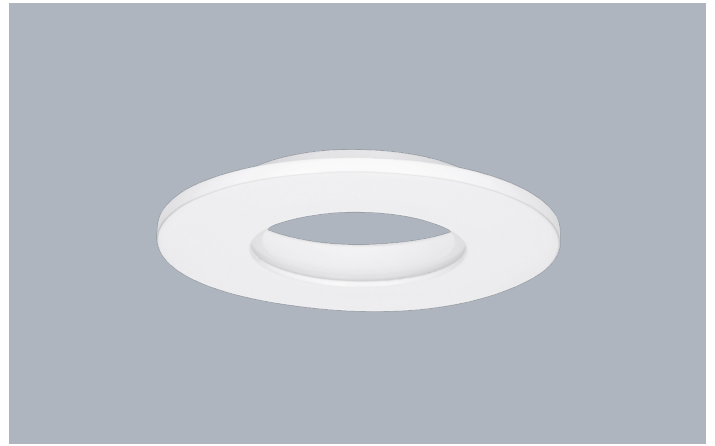

Product Description:

E6™ PRO/E8™ Fixed IP65 Aluminium Downlight Bezel

Product Image:

E6™ PRO/E8™ Fixed IP65 Aluminium Downlight Bezel

Product Features:

- Interchangeable Twist & Lock bezel for E6™ PRO/E8™ Fire Rated Downlight
- IP65 Rated
- Available in White, Matt White, Polished Chrome and Satin Nickel

Line Drawing Image

Product Specs:

Dimmable	No	IP Rating	IP65
Optic Material	Glass	Overall Diameter (mm)	85
Lamp Base	None	Height (mm)	12

SKU Table and Ordering

SKU Code	Lumens/Watt
EN-BZE8MW	0
EN-BZE8PC	0
EN-BZE8SN	0
EN-BZE8W	0