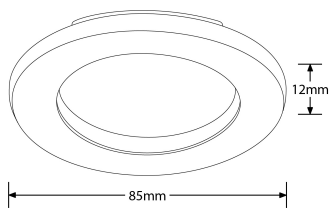

Product Description:

E6™ PRO/E8™ Fixed IP65 Aluminium Downlight Bezel

Product Image:

E6™ PRO/E8™ Fixed IP65 Aluminium Downlight Bezel

Product Features:

- Interchangeable Twist & Lock bezel for E6™ PRO/E8™ Fire Rated Downlight
- IP65 Rated
- Available in White, Matt White, Polished Chrome and Satin Nickel

Line Drawing Image

Product Specs:

Dimmable	No	IP Rating	IP65
Optic Material	Glass	Overall Diameter (mm)	85
Lamp Base	None	Height (mm)	12

SKU Table and Ordering

SKU Code	Lumens/Watt
EN-BZE8MW	0
EN-BZE8PC	0
EN-BZE8SN	0
EN-BZE8W	0