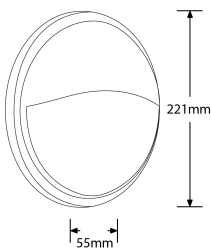

Product Description:

Utilite™ 221mm Eyelid Bezel Accessory for EN-BH120

Product Image:

Product Features:

- Interchangeable eyelid bezel
- Available in White or Black finish

Utilite™ 221mm Eyelid Bezel Accessory for EN-BH120

Line Drawing Image

Product Specs:

| | | | |
|------------------------------|-----|------------------|------|
| Dimmable | No | IP Rating | None |
| Overall Diameter (mm) | 221 | Lamp Base | None |
| Height (mm) | 55 | | |