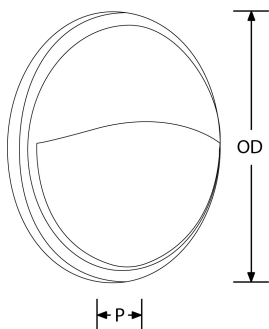

**Product Description:** Utilite<sup>™</sup>CS 221mm Eyelid Bezel Accessory for AU-BH120CS

Utilite<sup>™</sup>CS 221mm Eyelid Bezel Accessory for AU-BH120CS

SKU Code	Finish Colour
EN-BZE120BLK	Black
EN-BZE120W	White

**Line Drawing**      **Polar Curve**      **Colour**

## Product Specs:

Dimmable	No	IP Rating	None
Overall Diameter (mm)	221	Lamp Base	None
Height (mm)	55	Weight (Kg)	0.058
Positional Adjustment	Fixed		