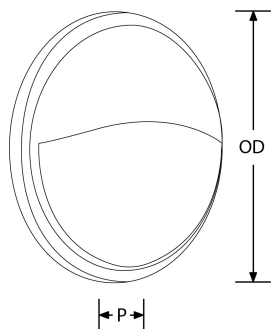

Product Description: Utilite[™]CS 221mm Eyelid Bezel Accessory for AU-BH120CS

Utilite[™]CS 221mm Eyelid Bezel Accessory for AU-BH120CS

SKU Code	Finish Colour
EN-BZE120BLK	Black
EN-BZE120W	White

Line Drawing **Polar Curve** **Colour**

Feature & Benefits

- Interchangeable eyelid bezel
- Available in White or Black finish

Product Specs:

Dimmable	No	IP Rating	None
Overall Diameter (mm)	221	Lamp Base	None
Height (mm)	55	Weight (Kg)	0.058
Positional Adjustment	Fixed		