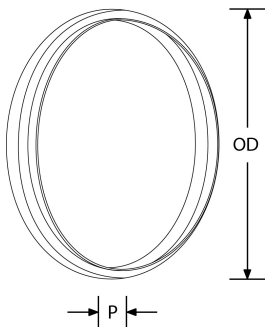

**Product Description:** Utilite<sup>™</sup>CS 221mm Bezel Accessory for AU-BH120CS

Utilite<sup>™</sup>CS 221mm Bezel Accessory for AU-BH120CS

SKU Code	Finish Colour
EN-BZ120BLK	Black

**Line Drawing**      **Polar Curve**      **Colour**

## Product Specs:

Dimmable	No	IP Rating	None
Overall Diameter (mm)	221	Lamp Base	None
Height (mm)	25	Weight (Kg)	0.051
Positional Adjustment	Fixed		