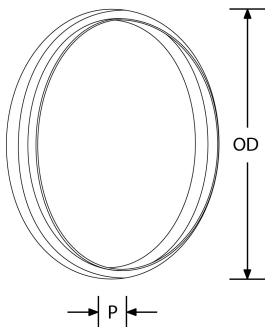

Product Description: Utilite[™]CS 221mm Bezel Accessory for AU-BH120CS

Utilite[™]CS 221mm Bezel Accessory for AU-BH120CS

SKU Code

EN-BZ120BLK

Finish Colour

Black

Line Drawing

Polar Curve

Colour

Black

Feature & Benefits

- Interchangeable bezel
- Available in Black finish only

Product Specs:

Dimmable	No	IP Rating	None
Overall Diameter (mm)	221	Lamp Base	None
Height (mm)	25	Weight (Kg)	0.051
Positional Adjustment	Fixed		