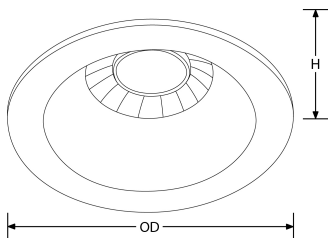

SKU Code	Wattage	Colour	Lumens	Lumens/Watt	Beam Angle
EN-AL1434MWBTCX5	5	3000-6500	370	74	60

Line Drawing

Polar Curve

Colour

Feature & Benefits

- Recessed LED downlight kit for renovation
- Thermoplastic body - replacement of traditional recessed spotlights
- Baffled fixed
- Tunable white colour temperature between 3000-6500K
- 60° wide beam angle for increased light distribution
- 3 year warranty

Product Specs:

Input Voltage	220~240V AC	Input Frequency	50/60HZ
IP Rating	IP20	Lifetime L70 (hrs)	25000hrs
Lamp Base	GU10	Overall Diameter (mm)	98
Height (mm)	25	Product Type	Downlights
Cutout Diameter (mm)	70-70		