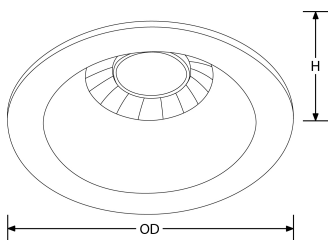

SKU Code	Wattage	Colour	Lumens	Lumens/Watt	Beam Angle
EN-AL1434MWBTCX5	5	3000-6500	370	74	60

Line Drawing

Polar Curve

Colour

Feature & Benefits

- Recessed LED downlight kit for renovation
- Thermoplastic body - replacement of traditional recessed spotlights
- Baffled fixed
- Tunable white colour temperature between 3000-6500K
- 60° wide beam angle for increased light distribution
- 3 year warranty

Product Specs:

Input Voltage	220~240V AC	Input Frequency	50/60HZ
IP Rating	IP20	Lifetime L70 (hrs)	25000hrs
Lamp Base	GU10	Overall Diameter (mm)	98
Height (mm)	25	Product Type	Downlights
Cutout Diameter (mm)	70-70		