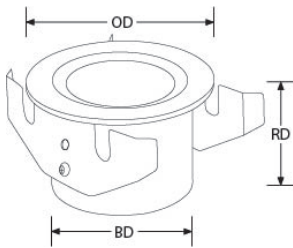

**Product Description:**

Gama de baliza LED de bajo voltaje 316 acero inoxidable IP68. Resistente a la corrosión para uso en áreas costeras. LED no reemplazables. Ideal para usar en plataformas, patios, pasillos, piscinas, estanques, etc. Equipado con un cable de goma para la conexión a un controlador LED. 1 ao de garantía

**Product Image:**

Baliza 3W IP69

**Product Features:**

**Product Specs:**

Technology	LED	Input Voltage	~V DC
LED Chip	Alta potencia	Number of LEDs	3
Positional Adjustment	Fijo	Lifetime L70 (hrs)	10000
Dimmable	No	Positional Adjustment	Fijo
IP Rating	IP68	Fire Protection	No
Overall Diameter (mm)	76	Length (mm)	47
Cutout Diameter (mm)	65	Recess Depth (mm)	55
Weight (Kg)	0.625		

**Line Drawing**

**SKU Table and Ordering:**

SKU Code	Wattage	Colour	Lumens	Lumens/Watt	Beam Angle	Finish Colour
AU-WU300/30	3	3000	300	100	45	Acero Inoxidable
AU-WU300/60	3	5600	300	100	45	Acero Inoxidable

**Compliance & Approvals:**

**Accessories:**

SKU Image	SKU Code	Description
	AU-MS65	Tubo prolongador para montaje de downlight , diámetro: 65 mm

**Warranty:**

This product has a warranty period of 1 ao. Warranties may be available on certain products as indicated in the product description. Warranties are valid from the date of purchase. The warranty is invalid in the case of improper use, installation, tampering, removal of the Q.C. date label or installation in an improper working environment or installation. Should this product fail during the warranty period it will be replaced free of charge, subject to the correct installation of the original product and subsequent return of the faulty unit. Aurora does not accept responsibility for any installation costs associated with the replacement of this product and Aurora reserves the right to alter specifications without prior notice.