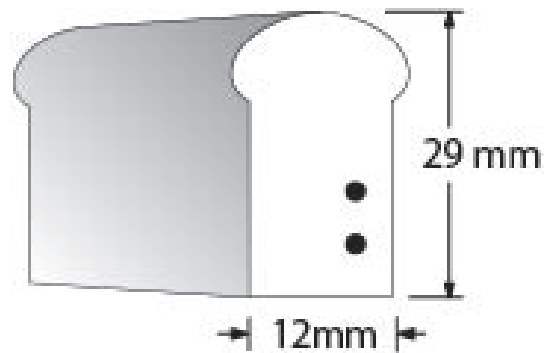

Project.....

Comments.....

Fixture Type.....

Prepared By.....

Product Description:

Product Image:

Product Features:

- IP Rated single colour LED flex
- Suitable for building features, stair/bar edging, floor marking, signage, marine and outdoor lighting
- AU-ST106 - IP68 rating allows use in marine/boat applications
- AU-ST106 - Cut point every 6 LEDs (9cm)
- AU-ST106 - For runs over 20m individual lengths should be connected in parallel**
- Very low power consumption - 4W per metre
- High flexibility - minimum bend radius 4cm
- IP Rated accessories and connector kits available
- Any joints/terminations are max. IP65
- Non-dimmable
- Please order to the nearest metre. (reel length 20m)

Product Dimension:

Compliance & Approvals:

Title

Input Voltage	24~24V DC
Dimmable	No
Dimensions	mm (L) x 14mm (W) x 14mm (H) x mm (OD) x mm (RD) x mm

SKU Table and Ordering

SKU Code	Wattage	Lumens/Watt
AU-ST106BLU	4	0
AU-ST106GRN	4	0
AU-ST106NG	4	0
AU-ST106RD	4	0
AU-ST106W	4	0
AU-ST106WW	4	0