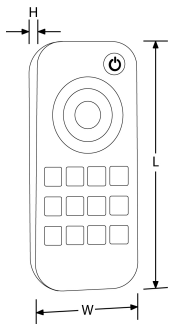

SKU Code	Finish Colour
AU-RGBCXRC2	Black

- Line Drawing
- Polar Curve
- Colour

Product Features:

Product Specs:

Compliance & Approvals:

Warranty:

This product has a warranty period of 5 Years. Warranties may be available on certain products as indicated in the product description. Warranties are valid from the date of purchase. The warranty is invalid in the case of improper use, installation, tampering, removal of the Q.C. date label or installation in an improper working environment or installation. Should this product fail during the warranty period it will be replaced free of charge, subject to the correct installation of the original product and subsequent return of the faulty unit. Aurora does not accept responsibility for any installation costs associated with the replacement of this product and Aurora reserves the right to alter specifications without prior notice.