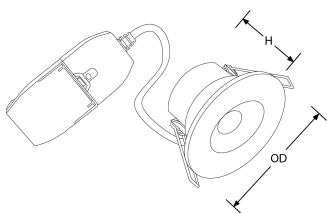

Product Description: R6™ Fixed 6W Fire Rated Downlight with FastRFix

R6™ is the latest addition to Aurora's fire rated downlight range, coming with great installation benefits. The downlight comes with a fast fix connector with a loop in/loop out terminal block and at a height of 50mm, it is ideal for shallow ceiling voids. Out of the box, the product comes complete with a polycarbonate white bezel (polished chrome, satin nickel and matt black bezels sold separately).

SKU Code	Wattage	Colour	Lumens	Lumens/Watt	Beam Angle	Finish Colour	SKU Type
AU-R6FF/30	6	3000	580	97	60	White	Dimmable
AU-R6FF/40	6	4000	620	104	60	White	Dimmable

Line Drawing

Polar Curve

Colour

White

Feature & Benefits

- Low profile design for shallow ceiling voids
- Supplied with fast fix connector
- Loop in loop out push-fit wiring terminals
- Delivering up to 103lm/W
- 60° beam angle
- Patented fire rated downlight without intumescent
- Supplied with white IP65 polycarbonate bezel (polished chrome, satin nickel and matt black bezels sold separately)
- Insulation coverable
- Tested in 30, 60 and 90 minute solid timber joist
- Tested in 30 minute i-joists and metal web joists
- 5 Year Warranty

Product Specs:

Input Voltage	220~240V	Input Frequency	50/50HZ
Power Factor	0.85	IP Rating	IP65
Lifetime L70 (hrs)	40000hrs	Overall Diameter (mm)	88
Weight (Kg)	0.228	Height (mm)	50
Product Type	Fire-Rated Downlight	Cutout Diameter (mm)	-70
Operating Temp. (Min) °C	-20°C	Operating Temp. (Max) °C	45°C
Insulated Covered Operating Temp. (Min) °C	-20+°C	Insulated Covered Operating Temp. (Max) °C	45+°C