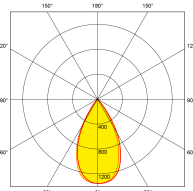

Product Description:

R6™CWS Fixed 4-8W Colour & Wattage Switchable Baffled Fire Rated Downlight

With the installer and wholesaler in mind, Aurora introduces the R6™CWS. This R6™CWS is Aurora's baffled colour and wattage switchable fire rated downlight, supplied with an AMP connector applied to a remote detachable driver with a loop in/loop out terminal block. Colour switch is located on the back of the fitting and the wattage switch can be found on the remote driver. This baffled option is fantastic to help reduce glare. Product comes complete with a polycarbonate white bezel (polished chrome, satin nickel and matt black bezels sold separately).

Line Drawing

Polar Curve

4W - 4000K

6W - 4000K

8W - 4000K

Colour

White

Feature & Benefits

Input Frequency	50/50HZ
IP Rating	IP65
Overall Diameter (mm)	88
Height (mm)	75
Cutout Diameter (mm)	75-75
Operating Temp. (Max) °C	45°C
Insulated Covered Operating Temp. (Max) °C	45+°C

Compliance & Approvals: