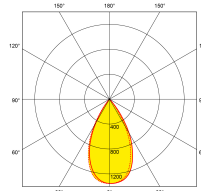

SKU Code	Wattage	Colour	Lumens	Beam Angle	Finish Colour	SKU Type
AU-R6CWSBF	4	3000K	260	55	White	Dimmable
AU-R6CWSBF	4	4000K	300	55	White	Dimmable
AU-R6CWSBF	4	5700K	290	55	White	Dimmable
AU-R6CWSBF	6	3000K	390	55	White	Dimmable
AU-R6CWSBF	6	4000K	450	55	White	Dimmable
AU-R6CWSBF	6	5700K	420	55	White	Dimmable
AU-R6CWSBF	8	3000K	470	55	White	Dimmable
AU-R6CWSBF	8	4000K	560	55	White	Dimmable
AU-R6CWSBF	8	5700K	500	55	White	Dimmable

Line Drawing

Polar Curve

4W - 4000K

6W - 4000K

8W - 4000K

Colour

White

Feature & Benefits

Input Frequency	50/50HZ
IP Rating	IP65
Overall Diameter (mm)	88
Height (mm)	75
Cutout Diameter (mm)	75-75
Operating Temp. (Max) °C	45°C
Insulated Covered Operating Temp. (Max) °C	45+°C

Compliance & Approvals: