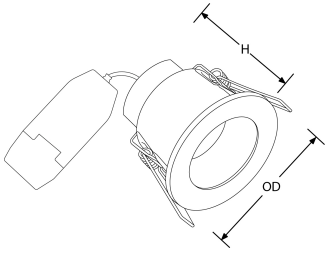

Line Drawing