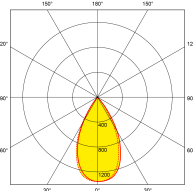

Line Drawing

Polar Curve

4W - 4000K

6W - 4000K

8W - 4000K

Colour

White

Feature & Benefits

Input Frequency	50/50HZ
IP Rating	IP65
Overall Diameter (mm)	88
Height (mm)	75
Cutout Diameter (mm)	75-75
Operating Temp. (Max) °C	45°C
Insulated Covered Operating Temp. (Max) °C	45+°C

Compliance & Approvals: