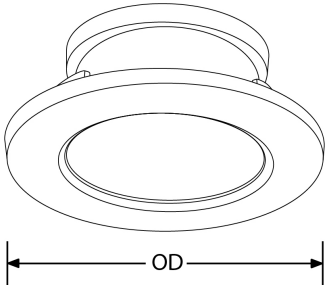

Product Description: R6™ Fixed IP65 Polycarbonate Baffled Downlight Bezel

IP65 Polycarbonate bezel for the AU-R6CWSBF. Available in matt black, polished chrome and satin nickel.

SKU Code	Finish Colour
AU-R6BFBZMB	Matt Black
AU-R6BFBZPC	Polished Chrome
AU-R6BFBZSN	Satin Nickel
AU-R6BFBZW	White

Line Drawing

Polar Curve

Colour

Feature & Benefits

- IP65 Polycarbonate bezel suitable for the AU-R6, AU-R6CS and AU-R6CWS.
- Available in matt black, polished chrome and satin nickel.

Product Specs:

Weight (Kg)	0.028
-------------	-------