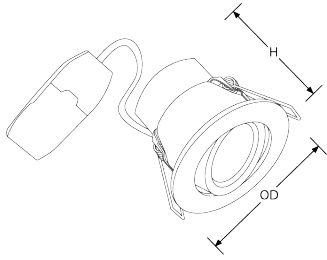

**Product Description:**

**R6™CWS Adjustable 4-6W Colour & Wattage Switchable Fire Rated Downlight with FastRFix**

With the installer and wholesaler in mind, Aurora introduces the Adjustable R6™CWS. The R6™CWS is Aurora's very first colour and wattage switchable fire rated downlight, supplied with a FastRFix and at a height of 63mm, it is ideal for shallow ceiling voids. Colour switch is located on the back of the fitting and the wattage switch can be found on the remote driver. Product comes complete with a polycarbonate white bezel (polished chrome, satin nickel and matt black bezels sold separately).

## Line Drawing

## Product Specs:

Input Voltage	220~240V
IP Rating	IP65
Overall Diameter (mm)	88
Height (mm)	63
Cutout Diameter (mm)	70-70
Operating Temp. (Max) °C	45°C
Insulated Covered Operating Temp. (Max) °C	25+°C