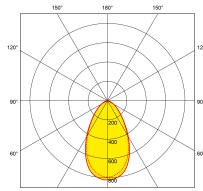

Polar Curve

4W - 4000K