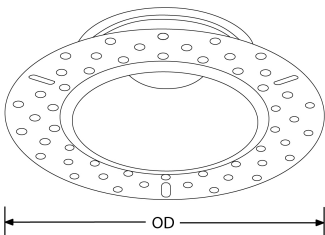

Product Description: mPro[™] Fixed Trimless Bezel

mPro[™] Fixed Trimless Bezel

SKU Code	Finish Colour
AU-MPROTLBK	Black
AU-MPROTLW	White

Line Drawing

Polar Curve

Colour

Feature & Benefits

- 100mm cut out for mPro™ trimless bezel

Product Specs:

IP Rating	IP65	Overall Diameter (mm)	167
Cutout Diameter (mm)	100	Weight (Kg)	0.377
Product Type	Accessories	Height (mm)	46

Compliance & Approvals:

Warranty:

This product has a warranty period of 1 Year. Warranties may be available on certain products as indicated in the product description. Warranties are valid from the date of purchase. The warranty is invalid in the case of improper use, installation, tampering, removal of the Q.C. date label or installation in an improper working environment or installation. Should this product fail during the warranty period it will be replaced free of charge, subject to the correct installation of the original product and subsequent return of the faulty unit. Aurora does not accept responsibility for any installation costs associated with the replacement of this product and Aurora reserves the right to alter specifications without prior notice.