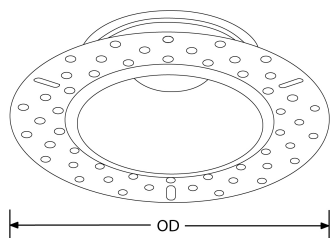

Product Description: mPro[™] Fixed Trimless Bezel

mPro[™] Fixed Trimless Bezel

SKU Code	Finish Colour
AU-MPROTLBK	Black
AU-MPROTLW	White

Line Drawing

Polar Curve

Colour

Feature & Benefits

- 100mm cut out for mPro™ trimless bezel

Product Specs:

IP Rating	IP65	Overall Diameter (mm)	167
Cutout Diameter (mm)	100	Weight (Kg)	0.377
Product Type	Accessories	Height (mm)	46

Compliance & Approvals:

Warranty:

This product has a warranty period of 1 Year. Warranties may be available on certain products as indicated in the product description. Warranties are valid from the date of purchase. The warranty is invalid in the case of improper use, installation, tampering, removal of the Q.C. date label or installation in an improper working environment or installation. Should this product fail during the warranty period it will be replaced free of charge, subject to the correct installation of the original product and subsequent return of the faulty unit. Aurora does not accept responsibility for any installation costs associated with the replacement of this product and Aurora reserves the right to alter specifications without prior notice.