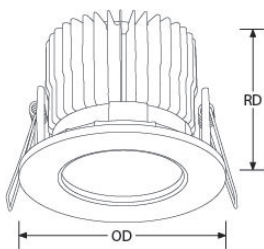

Line Drawing