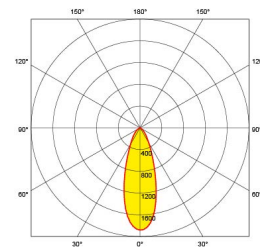

Product Specs:

Technology	LED	Input Voltage	220~240V DC
LED Chip	COB	Number of LEDs	1
Positional Adjustment	Fijo	Input Frequency	50/60HZ
Lifetime L70 (hrs)	40000	Power Factor	0.9
Dimmable	Yes	Luminaire Distribution	Directo
Positional Adjustment	Fijo	IP Rating	IP20
Fire Protection	No	SDCM	3
Operating Env. Temp. (Max) °C	25°C	Optic Material	PC
Overall Diameter (mm)	76	Length (mm)	80
Recess Depth (mm)	100	Weight (Kg)	0.225

Line Drawing

Polar Curve

SKU Table and Ordering:

SKU Code	Wattage	Colour	Lumens	Lumens/Watt	Finish Colour
AU-MD10031/30	21	3000	1350	64.29	Blanco
AU-MD10031/40	21	4000	1450	69.05	Blanco

Compliance & Approvals: