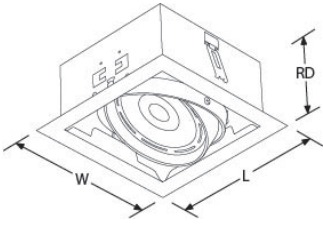

**Product Description:** AR111 Adjustable Single Recessed

Range of recessed single adjustable AR111 multiples. Adjustable on two axes to allow precise direction of light. Horizontal adjustment 45°. Transformers and low glare AR111 lamps are not included. Available in Matt White and Satin Silver.

### Product Features:

- 12V AR111 recessed multiples
- Adjustable on two axes to allow precise direction of light
- Uses low glare 111mm diameter AR111 lamps (not included)
- Transformer not included
- 3 Year Warranty - see [www.auroralighting.com](http://www.auroralighting.com) for details

### Product Specs:

Input Voltage	12~12V AC	IP Rating	IP20
Lamp Base	G53	Width (mm)	180
Length (mm)	180	Weight (Kg)	0.893
Cutout Diameter (mm)	155	Cutout Length (mm)	155
Cutout Width (mm)	155	Product Type	Downlights