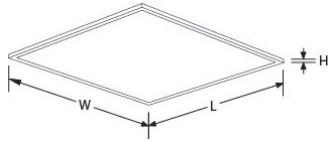

Product Description:

220-240V IP44 38W 622 x 622mm LED Panel

Product Image:

Product Features:

- Edge lit design provides superior lighting performance and uniform light output across the surface
- High transmission diffuser drastically reduces uncomfortable glare which can cause eye strain in well-lit offices
- Dimmable and CX colour exchange version available to set the desired light environment
- UGR (unified glare rating) - 19 - perfect for use in offices
- Heatsink rapidly dissipates heat through rear of fitting
- 110-265V voltage range suitable for worldwide installation
- Dimmable (1-10V) and CX options also available
- IP44 from below – suitable for use in commercial kitchens, health care etc (recessed)
- Up to x3 longer life than triphosphor fluorescent
- Suitable for installation in 15 & 24mm T-bar ceilings
- May also be surface mounted or suspended
- Panel frame RAL9016 White
- High colour rendering index (Ra) 80 – ErP Compliant
- DALI options available, please call sales office for details
- (L70) at a 40,000 hour lifetime
- 5 Year Warranty - see www.auroralighting.com for details

Versitile™ 38W IP44 622 x 622mm Panel

Product Specs:

Technology	LED	Input Voltage	220~240V AC
LED Chip	5630	Number of LEDs	126
Positional Adjustment	Fixed	Input Frequency	50/60HZ
Lifetime L70 (hrs)	40000	Power Factor	0.9
Dimmable	No	Luminaire Distribution	Direct
Positional Adjustment	Fixed	IP Rating	IP44
SDCM	4	Dali	Yes
Operating Env. Temp. (Max) °C	25°C	Length (mm)	622
Width (mm)	622	Recess Depth (mm)	12
Weight (Kg)	4.428		

Line Drawing

Polar Curve

SKU Table and Ordering:

SKU Code	Wattage	Colour	Lumens	Lumens/Watt	Beam Angle	Finish Colour
AU-LP300B/30	38	3000	3600	95	120	White
AU-LP300B/30D	38	3000	3600	95	120	White
AU-LP300B/30DEM	38	3000	3600	95	120	White
AU-LP300B/30EM	38	3000	3600	95	120	White
AU-LP300B/40	38	4000	3900	103	120	White
AU-LP300B/40D	38	4000	3900	103	120	White
AU-LP300B/40DEM	38	4000	3900	103	120	White
AU-LP300B/40EM	38	4000	3900	103	120	White