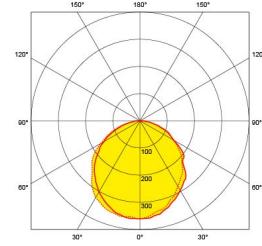

Versitile™ 38W IP44 622 x 622mm Panel

Product Specs:

Technology	LED	Input Voltage	220~240V AC
LED Chip	5630	Number of LEDs	126
Positional Adjustment	Fixed	Input Frequency	50/60HZ
Lifetime L70 (hrs)	40000	Power Factor	0.9
Dimmable	No	Luminaire Distribution	Direct
Positional Adjustment	Fixed	IP Rating	IP44
SDCM	4	Dali	Yes
Operating Env. Temp. (Max) °C	25°C	Length (mm)	622
Width (mm)	622	Recess Depth (mm)	12
Weight (Kg)	4.428		

Line Drawing

Polar Curve

SKU Table and Ordering:

SKU Code	Wattage	Colour	Lumens	Lumens/Watt	Beam Angle	Finish Colour
AU-LP300B/30	38	3000	3600	95	120	White
AU-LP300B/30D	38	3000	3600	95	120	White
AU-LP300B/30DEM	38	3000	3600	95	120	White
AU-LP300B/30EM	38	3000	3600	95	120	White
AU-LP300B/40	38	4000	3900	103	120	White
AU-LP300B/40D	38	4000	3900	103	120	White
AU-LP300B/40DEM	38	4000	3900	103	120	White
AU-LP300B/40EM	38	4000	3900	103	120	White