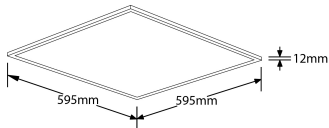

SKU Code	Colour	Lumens	Lumens/Watt	Wattage	Beam Angle	Finish Colour
AU-LP101CAK/30	3000	3600	95	38	120	RAL9016
AU-LP101CAK/30EM	3000	3600	95	38	120	RAL9016
AU-LP101CAK/40	4000	3900	103	38	120	RAL9016
AU-LP101CAK/40EM	4000	3900	103	38	120	RAL9016

Line Drawing

Polar Curve

Color

Product Features:

- Edge lit design provides superior light performance and uniformity ideal for offices and commercial lighting
- High transmission diffuser drastically reduces uncomfortable glare
- Heatsink rapidly dissipates heat through rear of fitting
- Dimmable and CX colour exchange version available to set the desired light environment
- IP65 front and back – suitable for use in commercial kitchens, health care and similar environments
- Suitable for installation in 15 & 24mm T-bar ceilings
- Panel frame RAL9016 White
- High colour rendering index (Ra) 80
- SDCM <4 providing consistent light colour quality
- Emergency options available (L70) at a 50,000 hour lifetime
- 5 Year Warranty - see www.auroralighting.com for details

Product Specs:

Input Voltage	220~240V AC	Input Frequency	50/60HZ
Power Factor	0.9	Dimmable	Yes
Number of LEDs	132	IP Rating	IP65
Technology	LED	Luminaire Distribution	Direct
Lifetime L70 (hrs)	50000	Dali	Yes
Operating Temp	25°C	Optic Material	PS
Width (mm)	595	Length (mm)	595
SDCM	4	LED Chip	2835