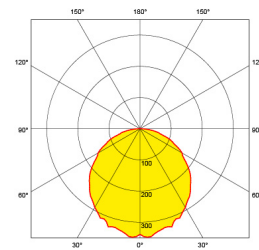

5 year warranty.

Product Image:

Line Drawing Image

Polar Curve Image

Product Specs:

Technology	LED	Number of LEDs	132
Luminaire Distribution	Direct	Lifetime L70 (hrs)	50000
Input Voltage	220~240V AC	Input Frequency	50/60HZ
Dimmable	Yes	IP Rating	IP65
SDCM	4	Fire Protection	No
Operating Temp	25°C	Optic Material	PMMA
Power Factor	0.9	Width (mm)	595
Length (mm)	595		

SKU Table and Ordering:

SKU Code	Wattage	Beam Angle	lm	Lumens/Watt	Colour
AU-LP101C/30	38	120	3600	95	3000
AU-LP101C/30EM	38	120	3600	95	3000
AU-LP101C/40	38	120	3900	103	4000
AU-LP101C/40EM	38	120	3900	103	4000