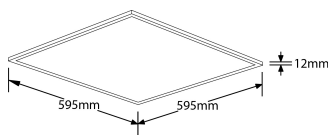

5 year warranty.

Product Image:

Line Drawing Image

Polar Curve Image

Product Specs:

Technology	LED	Number of LEDs	132
Luminaire Distribution	Direct	Lifetime L70 (hrs)	50000
Input Voltage	220~240V AC	Input Frequency	50/60HZ
Dimmable	Yes	IP Rating	IP65
SDCM	4	Fire Protection	No
Operating Temp	25°C	Optic Material	PMMA
Power Factor	0.9	Width (mm)	595
Length (mm)	595		