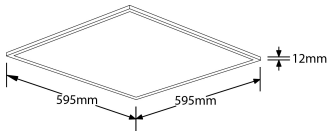

**Product Description:**

**VersiTile™ 38W 600 x 600mm IP65 Non-Dimmable Panel**

Highly efficient award winning edge-lit non-dimmable VersiTile™ LED light panel. Fitted with high transmission diffuser for minimal glare. Lightweight slim aluminium frame in RAL9016 White finish. IP rating of IP65 from front (Driver and connections IP20). Suitable for installations in 15 and 24mm T-bar ceilings. May also be surface mounted or suspended. Fitted with a connector to easily connect the light panel and the driver. Supplied with remote LED driver.

## Line Drawing

## Product Specs:

Input Voltage	220~240V AC	Input Frequency	50/60HZ
Power Factor	0.9	IP Rating	IP65
Lifetime L70 (hrs)	50000hrs	IK Rating	IK07
Width (mm)	595	Length (mm)	595
Weight (Kg)	3.828	Height (mm)	9.5
Product Type	Panels	Operating Temp. (Min) °C	-20°C
Operating Temp. (Max) °C	45°C		