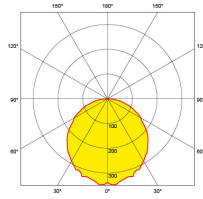

Polar Curve

Colour

Feature & Benefits

- Edge lit design provides superior light performance and uniformity ideal for offices and commercial lighting
- High transmission diffuser drastically reduces uncomfortable glare
- Heatsink rapidly dissipates heat through rear of fitting
- IP65 front – suitable for use in commercial kitchens, health care and similar environments
- TP(a) Rated
- Suitable for installation in 15 & 24mm T-bar ceilings
- Panel frame RAL9016 White
- High colour rendering index (Ra) 80
- SDCM <4 providing consistent light colour quality
- DALI and Emergency options available
- (L70) at a 50,000 hour lifetime
- 5 Year Warranty

Product Specs:

Input Voltage	220~240V AC	Input Frequency	50/60HZ
Power Factor	0.9	IP Rating	IP65
Lifetime L70 (hrs)	50000hrs	IK Rating	IK07
Width (mm)	595	Length (mm)	595
Weight (Kg)	3.828	Height (mm)	9.5
Product Type	Panels	Operating Temp. (Min) °C	-20°C
Operating Temp. (Max) °C	45°C