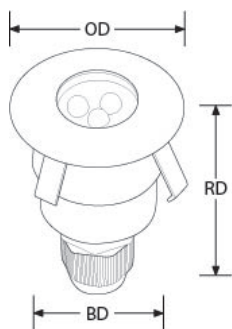

Description:

Pack d'éclairage LED pour balise fixe IP65 en aluminium LED 240V

Pack includes 6 x fixed LED marker lights with non-replaceable LEDs supplied with 2m of cable.

SKU Code	Finition (couleur)	Product Type
AU-LED/WK01BLU		Standard
AU-LED/WK01W	Aluminium	Non gradable

Feature & Benefits

- Pack includes: 6 x IP65 Aluminium fixed LED marker lights with 2m of cable with connector
- 1 x 10W 12V LED Driver - Max. of 16 marker lights per driver.
- NON-REPLACEABLE LEDs with up to 30,000 hours life makes fittings ideal for inaccessible locations
- Each marker has 5 LED's for highly efficient operation (0.5W) and low operating costs (Due to the nature of LEDs a slight colour variation from lamp to lamp is possible)
- Cool operating temperature
- Non-dimmable

Caractéristiques produit:

Technologie:	LED	Nombre de LEDs:	6
Type de tension d'entrée:	220~240V AC	Fréquence:	50/60HZ
Réglage positionnel:	Fixe	Smart? :	No
Total (mm):	40	Largeur (mm):	40
Longueur (mm):	40	Profondeur (mm)	40
Protection IP:	IP65	Protection coupe-feu:	No
Composition:	Aluminium	Durée de vie L70:	10000