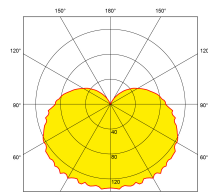

Product Description: 9.5W Zigbee RGBW Colour Changing E27 GLS Lamp

9.5W Zigbee RGBW Colour Changing E27 GLS Lamp

SKU Code	Colour	Lumens	Lumens/Watt	Wattage	Beam Angle	Lamp Base	CRI
AU-GSCLZB279	2700-6500	806	85	9.5	240	E27	80

Line Drawing

Polar Curve

Colour

Feature & Benefits

Product Specs:

Input Voltage	216~264V AC	Input Frequency	50/50HZ
Power Factor	0.7	Operating Temp. (Max) °C	40°C
Overall Diameter (mm)	60	Lamp Base	E27
Overall Height (mm)	120	Lamp Type	GLS
Weight (Kg)	0.118	Lifetime Hours	25000hrs
Operating Temp. (Min) °C	-20		