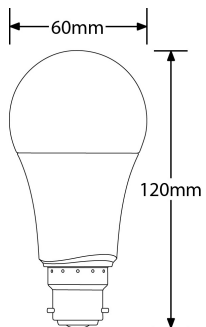

Product Description: 9.5W Zigbee RGBW Colour Changing E27 GLS Lamp

9.5W Zigbee RGBW Colour Changing E27 GLS Lamp

SKU Code	Colour	Lumens	Lumens/Watt	Wattage	Beam Angle	Lamp Base	CRI
AU-GSCLZB279	2700-6500	806	85	9.5	240	E27	80

Line Drawing

Polar Curve

Colour

Feature & Benefits

Product Specs:

Input Voltage	216~264V AC	Input Frequency	50/50HZ
Power Factor	0.7	Operating Temp. (Max) °C	40°C
Overall Diameter (mm)	60	Lamp Base	E27
Overall Height (mm)	120	Lamp Type	GLS
Weight (Kg)	0.118	Lifetime Hours	25000hrs
Operating Temp. (Min) °C	-20		