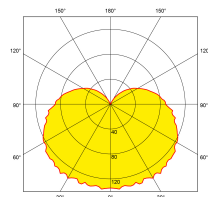

Product Description: 9.5W Zigbee RGBW Colour Changing E27 GLS Lamp

9.5W Zigbee RGBW Colour Changing E27 GLS Lamp

SKU Code	Colour	Lumens	Lumens/Watt	Wattage	Beam Angle	Lamp Base	CRI
AU-GSCLZB279	2700-6500	806	85	9.5	240	E27	80

Line Drawing

Polar Curve

Colour

Feature & Benefits

Product Specs:

Input Voltage	216~264V AC	Input Frequency	50/50HZ
Power Factor	0.7	Operating Temp. (Max) °C	40°C
Overall Diameter (mm)	60	Lamp Base	E27
Overall Height (mm)	120	Lamp Type	GLS
Weight (Kg)	0.118	Lifetime Hours	25000hrs
Operating Temp. (Min) °C	-20		