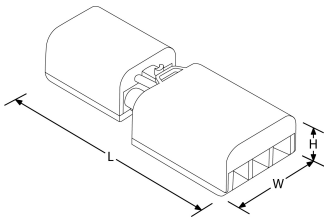

Product Description:

The FastRFix™ is a versatile lock and release electrical connector allowing for easier installation. It has been designed with a screwless cover and cable clamp allowing for quicker installation and easy wiring with large terminals that complies with I.E.E wiring regulations.

Product Image:

FastRFix™ 3 Pole Connector

Product Specs:

Input Voltage	220~250V AC	Input Frequency	50/60HZ
Dimmable	No	Lamp Base	None
Width (mm)	45	Length (mm)	121
Weight (Kg)	0.068	Positional Adjustment	Fixed

Line Drawing

SKU Table and Ordering:

SKU Code	Lumens/Watt	Finish Colour
AU-FF13	0	Grey

Compliance & Approvals:

Warranty:

This product has a warranty period of 1 Year. Warranties may be available on certain products as indicated in the product description. Warranties are valid from the date of purchase. The warranty is invalid in the case of improper use, installation, tampering, removal of the Q.C. date label or installation in an improper working environment or installation. Should this product fail during the warranty period it will be replaced free of charge, subject to the correct installation of the original product and subsequent return of the faulty unit. Aurora does not accept responsibility for any installation costs associated with the replacement of this product and Aurora reserves the right to alter specifications without prior notice.