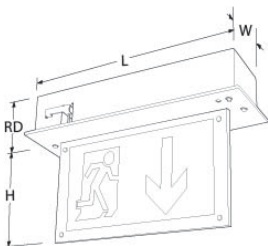

Line Drawing

SKU Table and Ordering:

SKU Code	Wattage	Lumens/Watt	Finish Colour
AU-EMLED24	7	0	Aluminium