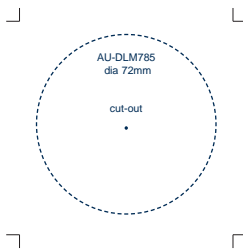

Maßskizze

Produktübersicht:

SKU Code	Lumen pro Watt (lm/W)
AU-DLM785PC	0
AU-DLM785SN	0
AU-DLM785W	0

Zertifizierung:

Gewährleistung:

1 Jahr. . Die Gewährleistungszeit beginnt mit dem Verkaufsdatum und kann je nach Produkt variieren. Ausgenommen sind Gewährleistungspflichten gemäß der genauen Produktbeschreibung. Gewährleistungsansprüche sind ausgeschlossen, sollte das Produkt durch Verschulden Dritter beschädigt oder zerstört werden. Dies gilt insbesondere, wenn die Ware unsachgemäß behandelt, installiert, mechanisch beschädigt, manipuliert, umgebaut, oder das Q.C. Label entfernt wurde oder aber durch Verbindung mit anderen Geräten zerstört oder beschädigt wurde. Sollten während der Gewährleistungszeit Mängel auftreten, gewährt Aurora eine kostenlose Ersatzlieferung. Die Gewährleistung erstreckt sich nur auf die gelieferte Ware, beinhaltet jedoch keine Kostenübernahme für die durch den Austausch entstandenen Kosten. Aurora behält sich zudem das Recht vor, fehlerhafte Ware durch aktuelle Spezifikation zu ersetzen.