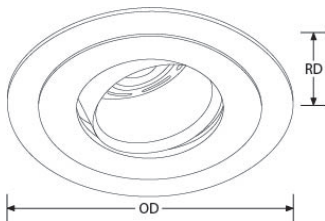

Line Drawing

SKU Table and Ordering:

SKU Code	Lumens/Watt	Finish Colour
AU-DLM392MWB	0	Matt White
AU-DLM392W	0	White

Compliance & Approvals: