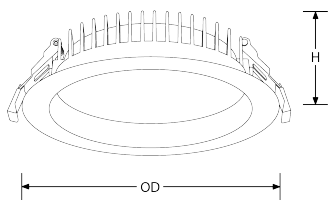

Product Description: ELumi™ 35W Non Dimmable Downlight

A perfect solution for new commercial applications or upgrading from compact fluorescent fittings in existing applications, the ELumi™ downlight is equipped with an opal diffuser to evenly distribute light.

SKU Code	Wattage	Colour	Lumens	Lumens/Watt	Beam Angle	Finish Colour	SKU Type
AU-DLE835/40	35	4000	3730	107	100	White	Non Dimmable

Line Drawing

Polar Curve

Colour

White

Feature & Benefits

- IP54 rated
- TP(a) rated
- Opal diffuser for even light distribution
- Supplied with remote non-dimmable constant current driver
- 5 Year Warranty
- 3 year onsite warranty (registration required) *Terms and conditions apply

Product Specs:

Input Voltage	220~240V AC	Input Frequency	50/60HZ
Power Factor	0.9	IP Rating	IP54
Lifetime L80 (Hours)	50000hrs	IK Rating	IK02
Overall Diameter (mm)	228	Weight (Kg)	0.745
Height (mm)	53	Product Type	Downlights
Cutout Diameter (mm)	200-210	Operating Temp. (Min) °C	-20°C
Operating Temp. (Max) °C	40°C		