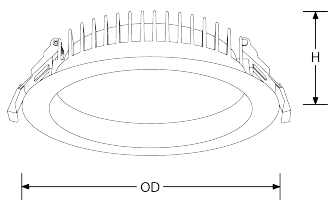

SKU Code	Wattage	Colour	Lumens	Lumens/Watt	Beam Angle	Finish Colour	SKU Type
AU-DLE825/40	25	4000	3045	122	100	White	Non Dimmable

Line Drawing

Polar Curve

Colour

White

Feature & Benefits

- IP54 rated
- TP(a) rated
- Opal diffuser for even light distribution
- Supplied with remote non-dimmable constant current driver
- 5 Year Warranty
- 3 year onsite warranty (registration required) *Terms and conditions apply

Product Specs:

Input Voltage	220~240V AC	Input Frequency	50/60HZ
Power Factor	0.9	IP Rating	IP54
Lifetime L80 (Hours)	50000hrs	IK Rating	IK02
Overall Diameter (mm)	228	Weight (Kg)	0.727
Height (mm)	53	Product Type	Downlights
Cutout Diameter (mm)	200-210	Operating Temp. (Min) °C	-20°C
Operating Temp. (Max) °C	40°C		