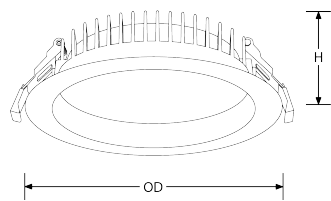

SKU Code	Wattage	Colour	Lumens	Lumens/Watt	Beam Angle	Finish Colour	SKU Type
AU-DLE618/40	18	4000	2040	114	100	White	Non Dimmable

Line Drawing

Polar Curve

Colour

White

Feature & Benefits

- IP54 rated
- TP(a) rated
- Opal diffuser for even light distribution
- Supplied with remote non-dimmable constant current driver
- 5 Year Warranty
- 3 year onsite warranty (registration required) *Terms and conditions apply

Product Specs:

Input Voltage	220~240V AC	Input Frequency	50/60HZ
Power Factor	0.9	IP Rating	IP54
Lifetime L80 (Hours)	50000hrs	IK Rating	IK02
Overall Diameter (mm)	190	Weight (Kg)	0.540
Height (mm)	53	Product Type	Downlights
Cutout Diameter (mm)	160-170	Operating Temp. (Min) °C	-20°C
Operating Temp. (Max) °C	40°C		