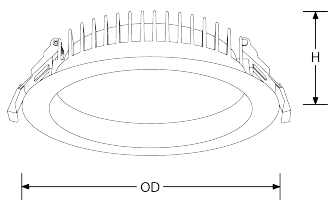

SKU Code	Wattage	Colour	Lumens	Lumens/Watt	Beam Angle	Finish Colour	SKU Type
AU-DLE412/40	12	4000	1400	117	100	White	Non Dimmable

Line Drawing

Polar Curve

Colour

White

Feature & Benefits

- IP54 rated
- TP(a) rated
- Opal diffuser for even light distribution
- Supplied with remote non-dimmable constant current driver
- 5 Year Warranty
- 3 year onsite warranty (registration required) *Terms and conditions apply

Product Specs:

Input Voltage	220~240V AC	Input Frequency	50/60HZ
Power Factor	0.9	IP Rating	IP54
Lifetime L70 (hrs)	50000hrs	Lifetime L80 (Hours)	50000hrs
IK Rating	IK02	Overall Diameter (mm)	145
Weight (Kg)	0.387	Height (mm)	53
Product Type	Downlights	Cutout Diameter (mm)	120-130
Operating Temp. (Min) °C	-20°C	Operating Temp. (Max) °C	40°C