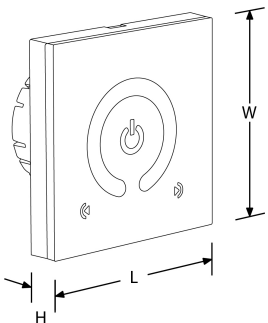

SKU Code

AU-CXW9

Finish Colour

White

Line Drawing

Polar Curve

Colour

White

## Product Features:

- Wall Control for Colour Xchange strip
- Colour wheel for simple colour selection
- Brightness control for smooth dimming
- Colour Xchange mode with variable speed setting
- Requires a 24V DC Power supply, not included

## Product Specs:

Input Voltage	12~24V DC	Width (mm)	80
Length (mm)	80	Weight (Kg)	0.117
Height (mm)	42		