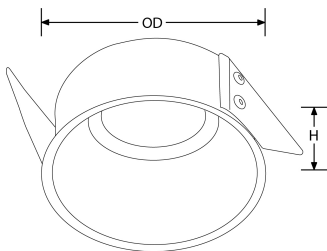

Product Description: mPro™ Fixed Slimtrim Aluminium Baffle Bezel

mPro™ and m10™ Slimtrim Aluminium Baffle Bezel

SKU Code

AU-BZ605W

Finish Colour

White

Line Drawing

Polar Curve

Colour

White