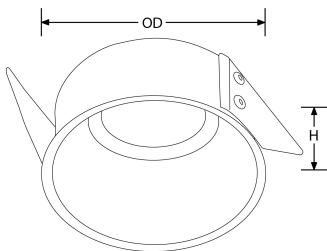

Product Description: mPro[™] Fixed Slimtrim Aluminium Baffle Bezel

mPro[™] and m10[™] Slimtrim Aluminium Baffle Bezel

SKU Code

AU-BZ605W

Finish Colour

White

Line Drawing

Polar Curve

Colour

White

Feature & Benefits

- Twist & lock bezel for mPro™ and m10™ Fire Rated Downlights

Product Specs:

IP Rating	IP65	Optic Material	Glass
Overall Diameter (mm)	95	Height (mm)	39
Cutout Diameter (mm)	90	Weight (Kg)	0.213
Recess Depth (mm)	145	Positional Adjustment	Fixed