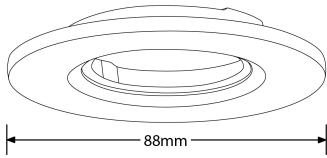

Product Description: mPro[™] Fixed IP65 Aluminium Downlight Bezel

mPro[™] and m10[™] IP65 Bezel Aluminium 88mm.

SKU Code	Finish Colour
AU-BZ600BLK	Black
AU-BZ600MW	Matt White
AU-BZ600PC	Polished Chrome
AU-BZ600SN	Satin Nickel
AU-BZ600W	White

Line Drawing

Polar Curve

Colour

Black

Matt White

Polished
Chrome

Satin Nickel

White

Feature & Benefits

- Twist & lock bezel for mPro™ and m10™ Fire Rated Downlights

Product Specs:

Dimmable	No	IP Rating	IP65
Overall Diameter (mm)	88	Lamp Base	None
Weight (Kg)	0.053	Positional Adjustment	Fixed