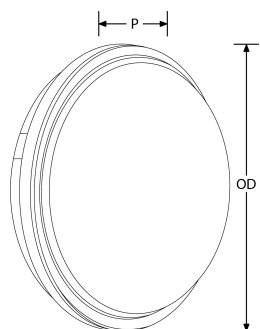

Product Description: Utilite[™]CS 8W Colour Switchable IP65 Round Utility Bulkhead

Utilite[™]CS round bulkhead has impact resistant polycarbonate housing, providing a tough exterior and making them ideal for all basic industrial, commercial and residential installations. Separate eyelid and grille bezels are available. The range also features colour switchable technology allowing the colour temperature to be set at either 3000K, 4000K or 6500K on site.

Line Drawing

Polar Curve

Colour

Feature & Benefits

- Colour switchable between 3000K, 4000K and 6500K
- Polycarbonate body and diffuser
- IP65 rated
- IK06 rated
- -20° - +40° ambient operating temperature
- 3 Year Warranty

Product Specs:

Input Voltage	220~240V AC	Input Frequency	50/60HZ
Power Factor	0.5	IP Rating	IP65
Lifetime L70 (hrs)	25000hrs	IK Rating	IK06
Lamp Base	None	Overall Diameter (mm)	167
Weight (Kg)	0.199	Projection (mm)	62
Product Type	Bulkheads	Operating Temp. (Min) °C	-20°C
Operating Temp. (Max) °C	40°C		