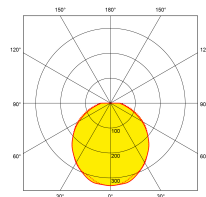

Line Drawing

Polar Curve

Colour

Feature & Benefits

- Colour switchable between 3000K, 4000K and 6500K
- Polycarbonate body and diffuser
- IP65 rated
- IK06 rated
- -20° - +40° ambient operating temperature
- 3 Year Warranty

Product Specs:

Input Voltage	220~240V AC	Input Frequency	50/60HZ
Power Factor	0.5	IP Rating	IP65
Lifetime L70 (hrs)	25000hrs	IK Rating	IK06
Lamp Base	None	Overall Diameter (mm)	167
Weight (Kg)	0.199	Projection (mm)	62
Product Type	Bulkheads	Operating Temp. (Min) °C	-20°C
Operating Temp. (Max) °C	40°C		