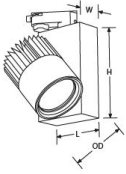

Feature & Benefits

Product Specs:

Input Voltage	~V AC	Power Factor	0.98
IP Rating	IP20	Lifetime L70 (hrs)	50000hrs
Lamp Base	None	Width (mm)	45
Length (mm)	96	Overall Diameter (mm)	93
Weight (Kg)	1.3	Height (mm)	144
Product Type	Track Spotlights	Operating Temp. (Min) °C	-30°C
Operating Temp. (Max) °C	85°C