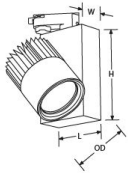

Feature & Benefits

Product Specs:

Input Voltage	~V AC	Power Factor	0.98
IP Rating	IP20	Lifetime L70 (hrs)	50000hrs
Lamp Base	None	Width (mm)	45
Length (mm)	96	Overall Diameter (mm)	93
Weight (Kg)	1.3	Height (mm)	144
Product Type	Track Spotlights	Operating Temp. (Min) °C	-30°C
Operating Temp. (Max) °C	85°C