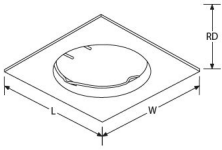

Product Description: Square Fixed Downlight

Range of recessed downlights in cast aluminum. Suitable for lamp diameter 50mm. Fixing of the lamp by spring. Available in several versions: Fixed or Tilting - / + 30 °. Luminaire alone delivered with standard tab and socket GU10 or GU5,3 according to version 230V or 12V. Finishes to choose from. Warranty 1 year.

SKU Code	Finish Colour
AL-10620	White
AL-10622MAT	Brushed Brass
AL-10625	Brushed Aluminium
AL-10627	Black

(L) 75mm Longueur
 (W) 75mm Largeur
 (RD) 110mm Prof. enc.
 Profondeur donnée avec patte de norme

Feature & Benefits

- Spot encastré fixe en fonte d'aluminium
- Convient pour lampe 12V GU5,3 de diamètre 50mm
- Luminaire seul livré avec patte de norme et douille GU5,3
- Plusieurs finitions au choix
- Fixation et retrait de la lampe par clip ressort

Product Specs:

Input Voltage	~12V DC	Input Frequency	50/60HZ
IP Rating	IP20	Lamp Base	GU5.3
Width (mm)	75	Length (mm)	75
Weight (Kg)	0.097	Product Type	Downlights
Cutout Diameter (mm)	-60		

Compliance & Approvals: