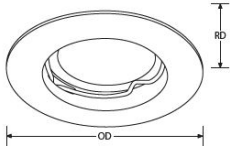

Product Description: Fixed Downlight

Range of recessed downlights made of cast aluminum. Suitable for lamp GU4/MR11 Ø35mm, 35W maximum. Available in Fixed and Tilting version - / + 30 °. Delivered with standard tab and socket.

SKU Code	Finish Colour
AL-10105	White
AL-10106	Black
AL-10108	Polished Chrome
AL-10109	Brushed Aluminium

(OD) 55mm Diamètre Ø
(RD) 102mm Prof. enc.

Feature & Benefits

- Spot Encastré en Fonte d'aluminium
- Fixation ressort
- Disponible en version Fixe et Basculant -30°/+30°
- Convient pour lampe de diamètre 35mm, 35W max
- Version luminaire seul livrée avec patte de norme et douille GU4
- Finitions au choix
- Prévoir un accès au transformateur autre que le trou d'encastrement

Product Specs:

Input Voltage	~12V	IP Rating	IP20
Lamp Base	GU4.0	Overall Diameter (mm)	55
Weight (Kg)	0.183	Product Type	Downlights
Cutout Diameter (mm)	-44		

Compliance & Approvals:

Warranty:

This product has a warranty period of 3 Years. Warranties may be available on certain products as indicated in the product description. Warranties are valid from the date of purchase. The warranty is invalid in the case of improper use, installation, tampering, removal of the Q.C. date label or installation in an improper working environment or installation. Should this product fail during the warranty period it will be replaced free of charge, subject to the correct installation of the original product and subsequent return of the faulty unit. Aurora does not accept responsibility for any installation costs associated with the replacement of this product and Aurora reserves the right to alter specifications without prior notice.