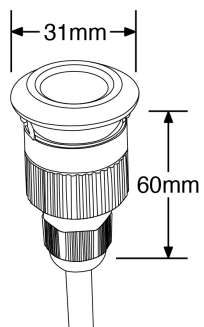

Product Description: M-Lite™ 3W IP68 Marker Light

Addition to the M-Lite™ range, these ground lights use 316 stainless steel, making them suitable for coastal areas and are also submersible. IP68 for applications including patios, wet rooms and walkways.

SKU Code	Wattage	Colour	Lumens	Lumens/Watt	Beam Angle	Finish Colour
EN-WU673R/30	3	3000	130	44	80	Stainless Steel
EN-WU673R/55	3	5500	130	44	80	Stainless Steel

Line Drawing

Polar Curve

Colour

Stainless Steel

Feature & Benefits

- IP68 low voltage 316 Stainless Steel LED marker light
- Submersible to a depth of 1 metre
- Requires a constant current LED driver (not included)
- Pre-wired with 1 metre of rubber cable
- 1 year warranty

Product Specs:

Input Voltage	~V AC	IP Rating	IP68
Lifetime L70 (hrs)	10000hrs	Lamp Base	Other
Overall Diameter (mm)	31	Weight (Kg)	0.120
Height (mm)	60	Product Type	Markers
Cutout Diameter (mm)	26-		

Compliance & Approvals: