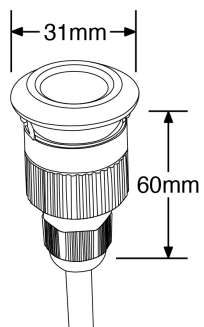

**Product Description:** M-Lite™ 3W IP68 Marker Light

Addition to the M-Lite™ range, these ground lights use 316 stainless steel, making them suitable for coastal areas and are also submersible. IP68 for applications including patios, wet rooms and walkways.

SKU Code	Wattage	Colour	Lumens	Lumens/Watt	Beam Angle	Finish Colour
EN-WU673R/30	3	3000	130	44	80	Stainless Steel
EN-WU673R/55	3	5500	130	44	80	Stainless Steel

**Line Drawing**

**Polar Curve**

**Colour**

## Feature & Benefits

- IP68 low voltage 316 Stainless Steel LED marker light
- Submersible to a depth of 1 metre
- Requires a constant current LED driver (not included)
- Pre-wired with 1 metre of rubber cable
- 1 year warranty

## Product Specs:

Input Voltage	~V AC	IP Rating	IP68
Lifetime L70 (hrs)	10000hrs	Lamp Base	Other
Overall Diameter (mm)	31	Weight (Kg)	0.120
Height (mm)	60	Product Type	Markers
Cutout Diameter (mm)	26-		