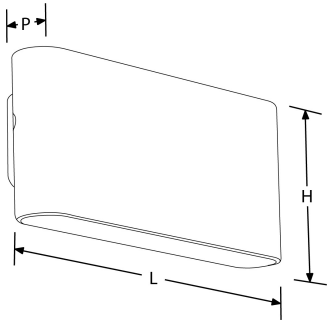

Product Description: WallE[™] 6W IP65 Fixed Down Wall Light

Range of decorative surface mounted aluminium LED wall lights which are IP65 rated for use in a range of environments and applications. Available as a fixed down and up/down luminaire in white, black and grey finishes.

Line Drawing

Polar Curve

Colour

Black

Grey

White

Feature & Benefits

- IP65 aluminium integrated LED wall light
- High power 4000K white LEDs
- Non-dimmable integral LED driver
- 3 year warranty

Product Specs:

Input Voltage	220~240V AC	Power Factor	0.5
IP Rating	IP65	Lifetime L70 (hrs)	30000hrs
IK Rating	IK10	Lamp Base	None
Length (mm)	178	Weight (Kg)	0.513
Projection (mm)	50	Height (mm)	76
Product Type	Wall Lights		