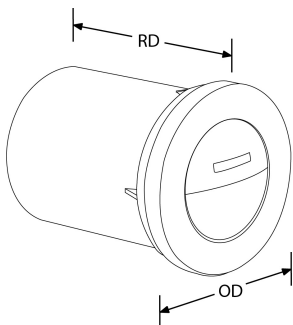

Product Description: WallE™ 1W IP65 Eyelid Wall Light

Integrated LED IP65 eyelid low level marker light, ideal for accent lighting.
The aluminium eyelid adds feature lighting to stairways and walkways. Perfect for commercial and domestic applications.

SKU Code	Wattage	Colour	Lumens	Lumens/Watt	Finish Colour	SKU Type
EN-STL671W	1	6300	9	9	Stainless Steel	Non Dimmable

Line Drawing

Polar Curve

Colour

Feature & Benefits

- IP65 LED low level lighting
- Integrated LED driver - no separate driver required
- Pre-wired with 250mm 3 core cable
- Cut-out 58mm, recess 70mm without mounting sleeve. Cut-out 70mm, recess 80mm with mounting sleeve
- 1 year warranty

Product Specs:

Input Voltage	220~240V AC	Power Factor	0.04
IP Rating	IP65	Lifetime L70 (hrs)	10000hrs
Lamp Base	None	Width (mm)	73
Length (mm)	73	Overall Diameter (mm)	73
Weight (Kg)	0.239	Projection (mm)	10
Height (mm)	80	Base Diameter (mm)	58
Product Type	Wall Lights	Cutout Diameter (mm)	70-