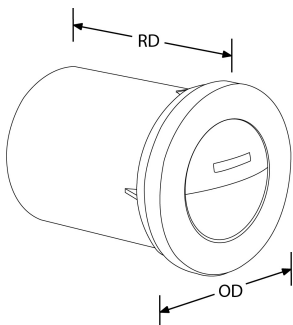

**Product Description:** WallE™ 1W IP65 Eyelid Wall Light

Integrated LED IP65 eyelid low level marker light, ideal for accent lighting.  
The aluminium eyelid adds feature lighting to stairways and walkways. Perfect for commercial and domestic applications.

SKU Code	Wattage	Colour	Lumens	Lumens/Watt	Finish Colour	SKU Type
EN-STL671W	1	6300	9	9	Stainless Steel	Non Dimmable

**Line Drawing**

**Polar Curve**

**Colour**

## Feature & Benefits

- IP65 LED low level lighting
- Integrated LED driver - no separate driver required
- Pre-wired with 250mm 3 core cable
- Cut-out 58mm, recess 70mm without mounting sleeve. Cut-out 70mm, recess 80mm with mounting sleeve
- 1 year warranty

## Product Specs:

Input Voltage	220~240V AC	Power Factor	0.04
IP Rating	IP65	Lifetime L70 (hrs)	10000hrs
Lamp Base	None	Width (mm)	73
Length (mm)	73	Overall Diameter (mm)	73
Weight (Kg)	0.239	Projection (mm)	10
Height (mm)	80	Base Diameter (mm)	58
Product Type	Wall Lights	Cutout Diameter (mm)	70-