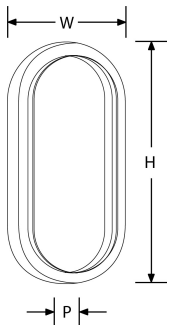

Product Description: Utilite[™]CS 215 x 115mm Oval Bezel for AU-BH208CS & AU-BH215CS

Utilite[™]CS 215 x 115mm Oval Bezel for AU-BH208CS & AU-BH215CS

SKU Code

EN-BZ215BLK

Finish Colour

Black

Line Drawing

Polar Curve

Colour

Black

Feature & Benefits

- Interchangeable bezel
- Available in Black finish only

Product Specs:

Dimmable	No	IP Rating	None
Lamp Base	None	Width (mm)	115
Length (mm)	215	Height (mm)	25
Weight (Kg)	0.039	Positional Adjustment	Fixed