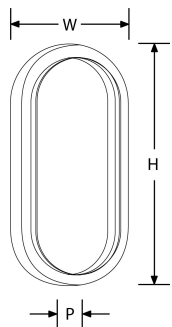

Product Description: Utilite[™]CS 215 x 115mm Oval Bezel for AU-BH208CS & AU-BH215CS

Utilite[™]CS 215 x 115mm Oval Bezel for AU-BH208CS & AU-BH215CS

SKU Code	Finish Colour
EN-BZ215BLK	Black

Line Drawing **Polar Curve** **Colour**

Black

Feature & Benefits

- Interchangeable bezel
- Available in Black finish only

Product Specs:

Dimmable	No	IP Rating	None
Lamp Base	None	Width (mm)	115
Length (mm)	215	Height (mm)	25
Weight (Kg)	0.039	Positional Adjustment	Fixed