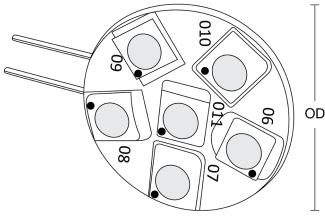

Product Description: G4 Unidirectional Lamp

G4 10-30V AC/DC LED light module - UNI-Directional. Perfect replacement for halogen G4 capsules. Suitable for use in RV's, boats, undercabinet lighting. Cool operating temperature. Recommended for use with constant voltage LED driver for maximum lumen output & LED life. May also be used with Aurora electronic transformers. Non-dimmable.

SKU Code	Colour	Lumens	Lumens/Watt	Wattage
AR-G4LED/UN/BLU				1
AR-G4LED/UN/CW	6400	96	96	1
AR-G4LED/UN/RD				1
AR-G4LED/UN/WW	3000	84	84	1

Feature & Benefits

- G4 10 - 30V LED Light Module - UNI/OMNI Directional
- Perfect replacement for halogen G4 capsules
- Cool operating temperature
- Suitable for use in reading lights, spots and pendants
- Non-dimmable

Product Specs:

Input Voltage	10~30V	Operating Temp. (Max) °C	45°C
Overall Diameter (mm)	23	Lamp Base	GU4.0
Lamp Type	G4	Lifetime Hours	30000hrs
Operating Temp. (Min) °C	-20		

Compliance & Approvals:

Warranty: