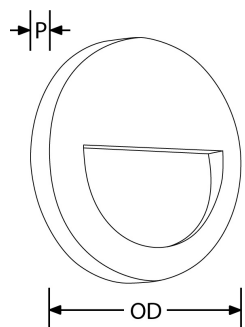

Product Description: WallE™ 4W Polycarbonate IP65 Round Eyelid Wall Light

The WallE™ range of decorative polycarbonate LED fixtures has been designed to provide subtle accent lighting in both interior and exterior applications. Available in square and rectangular with either an opal diffuser for general lighting, or eyelid variants for pathways. The range is made of fully corrosion resistant polycarbonate, ideal for both residential, commercial and coastal applications.

SKU Code	Wattage	Colour	Lumens	Lumens/Watt	Beam Angle	Finish Colour	SKU Type
EN-WL3/30	4	3000	40	10	50	Black	Non Dimmable
EN-WL3/40	4	4000	43	11	50	Black	Non Dimmable

Line Drawing

Polar Curve

Colour

Black

Feature & Benefits

- IP65 black LED wall lights
- IK10 polycarbonate body and diffuser
- Wall and ceiling mountable
- 3 year warranty

Product Specs:

Input Voltage	220~240V AC	Input Frequency	50/60HZ
Power Factor	0.9	IP Rating	IP65
Lifetime L70 (hrs)	30000hrs	IK Rating	IK10
Lamp Base	None	Overall Diameter (mm)	140
Weight (Kg)	0.173	Projection (mm)	31
Product Type	Wall Lights	Operating Temp. (Min) °C	-10°C
Operating Temp. (Max) °C	40°C		