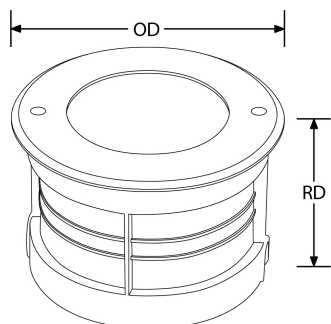

**Product Description:** G-Lite™ 9W IP67 Walkover

Fully integrated LED walkover light with individually lensed LEDs for maximum light output and uniformity. Supplied with mounting sleeve and 1m cable for simple installation.

SKU Code	Wattage	Colour	Lumens	Lumens/Watt	Beam Angle	Finish Colour	SKU Type
EN-RGL4/40	9	4000	540	60	45	Stainless Steel	Non Dimmable

**Line Drawing**

**Polar Curve**

**Colour**

Stainless Steel

## Feature & Benefits

- IP67 Mains voltage recessed LED walkover light
- Aluminium body with 316 bezel
- Integral LED driver
- Pre-wired with 1 metre of cable
- Must be used with mounting sleeve supplied
- 3 year warranty

## Product Specs:

Input Voltage	220~240V AC	Power Factor	0.48
IP Rating	IP67	Lifetime L70 (hrs)	36000hrs
IK Rating	IK10	Lamp Base	None
Overall Diameter (mm)	160	Weight (Kg)	1.637
Height (mm)	110	Base Diameter (mm)	85
Product Type	Walkover Ground,Ground Lights	Cutout Diameter (mm)	150-