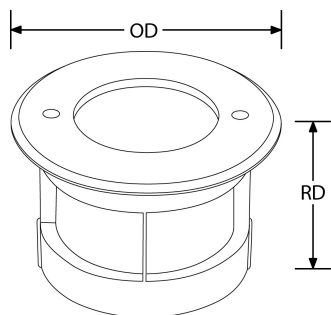

Product Description: G-Lite™ 3.5W IP67 Fixed Walkover Light

Fully integrated LED walkover light with individually lensed LEDs for maximum light output and uniformity. Supplied with mounting sleeve and 1m cable for simple installation.

SKU Code	Wattage	Colour	Lumens	Lumens/Watt	Beam Angle	Finish Colour	SKU Type
EN-RGL3/40	3.5	4000	200	58	30	Stainless Steel	Non Dimmable

Line Drawing

Polar Curve

Colour

Stainless Steel

Feature & Benefits

- IP67 Mains voltage recessed LED walkover light
- Aluminium body with 316 bezel
- Integral LED driver
- Pre-wired with 1 metre of cable
- Must be used with mounting sleeve supplied
- 3 year warranty

Product Specs:

Input Voltage	220~240V AC	Power Factor	0.4
IP Rating	IP67	Lifetime L70 (hrs)	36000hrs
IK Rating	IK10	Lamp Base	None
Overall Diameter (mm)	150	Weight (Kg)	1.213
Height (mm)	105	Product Type	Walkover Ground, Ground Lights
Cutout Diameter (mm)	120-		